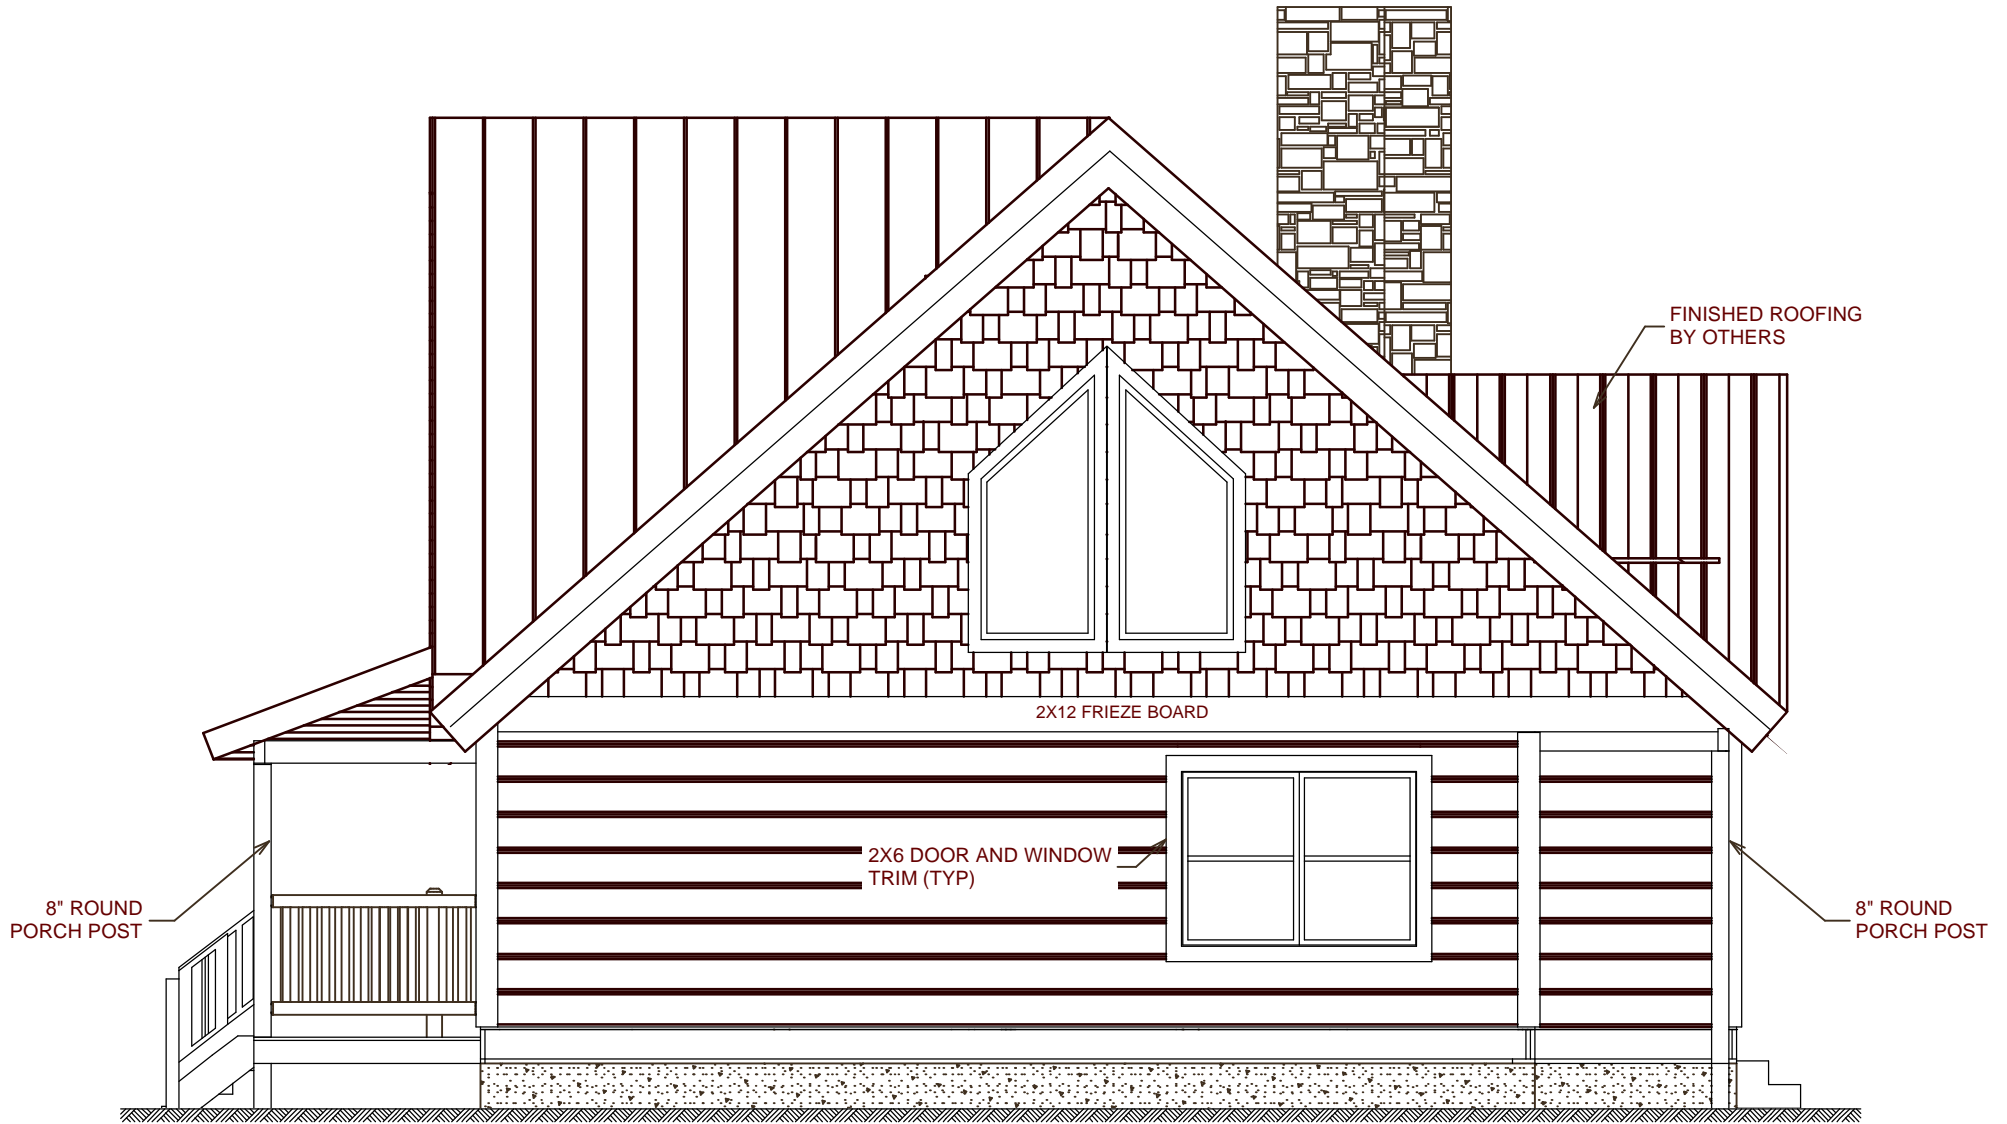

MAIN FLOOR PLAN

SECOND FLOOR PLAN

NOTE: GRADE CONDITIONS TO
BE VERIFIED ON SITE

LEFT ELEVATION

POPLAR BARK
SIDING

2X12 FRIEZE BOARD

INSTALL FLASHING
BEFORE APPLYING
SHINGLES BY OTHERS

STEPS TO GRADE PER
SITE CONDITIONS
BY OTHERS

REAR ELEVATION

NOTE: GRADE CONDITIONS TO BE VERIFIED ON SITE

RIGHT ELEVATION