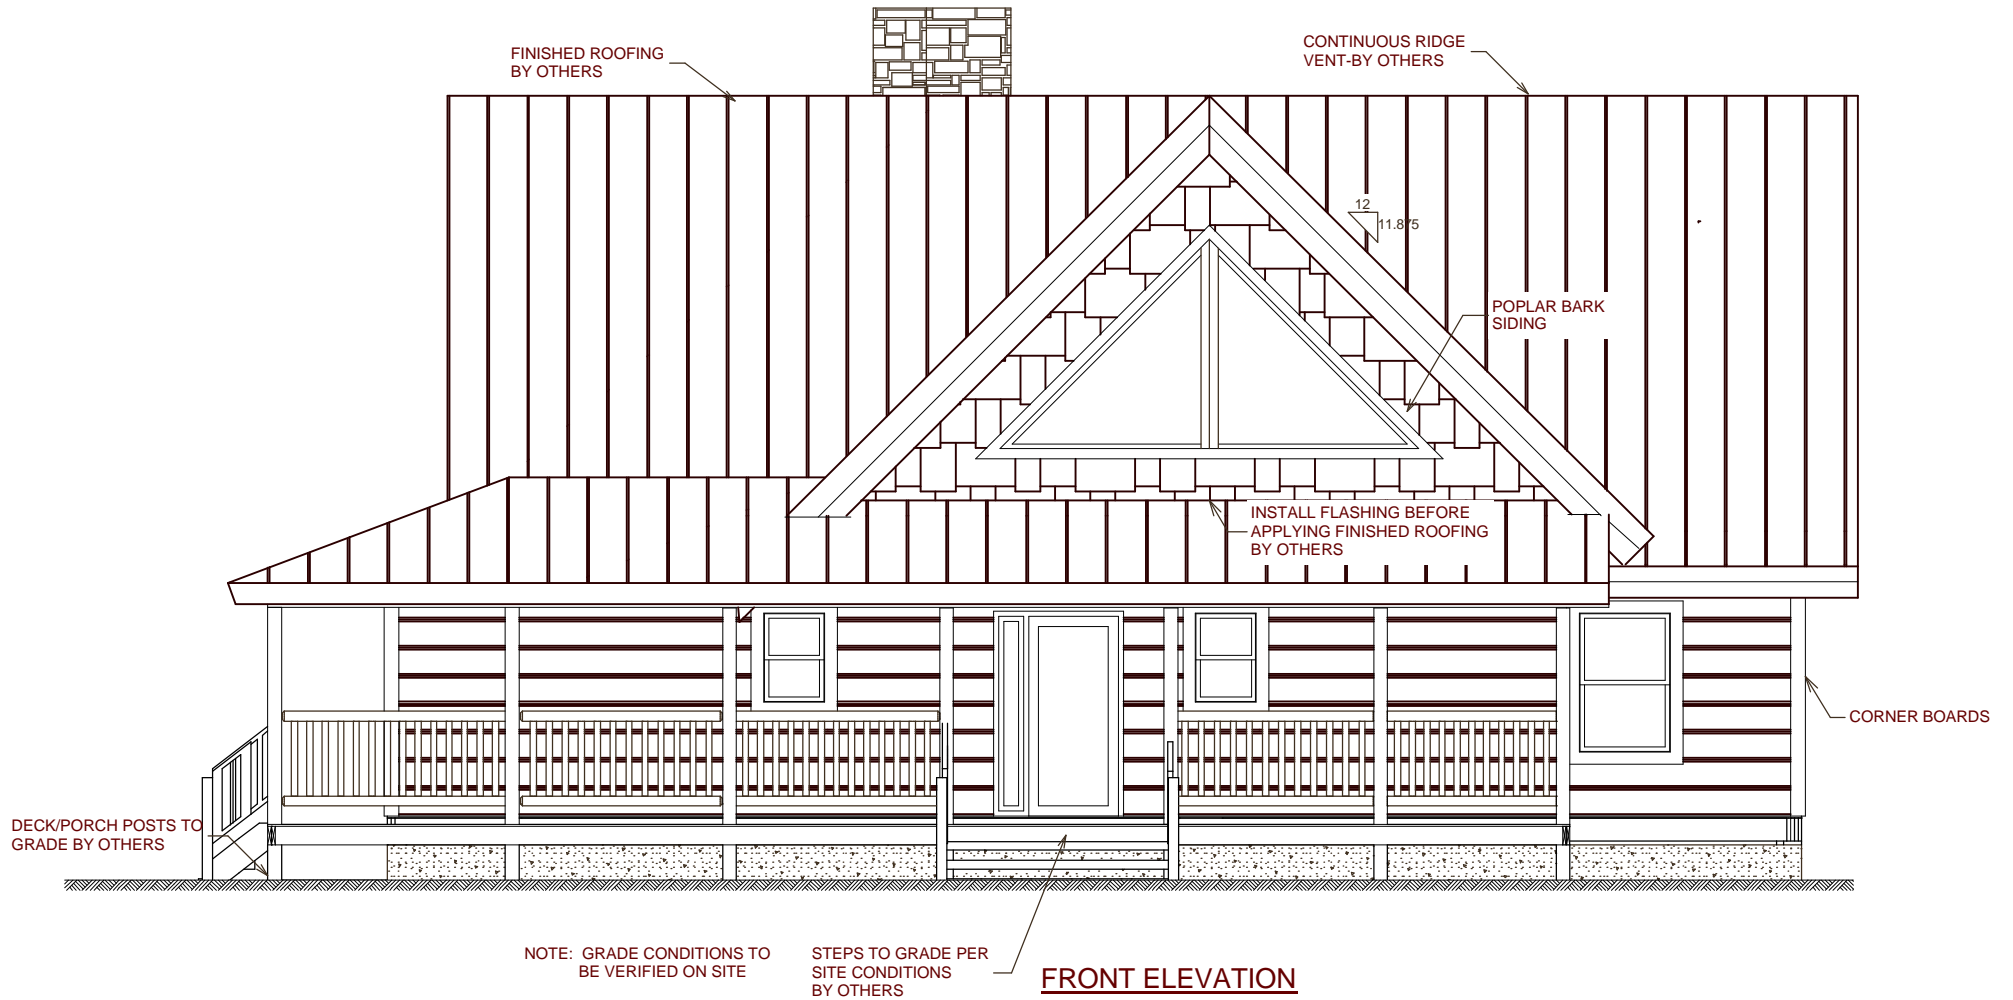

THE **LITTLE CRICKET COTTAGE**

114 County Road 577 ◊ Englewood, Tennessee ◊ 1-866-618-6564 ◊ www.NaturalElementHomes.com

© 2011 Natural Element Homes, LLC

SQUARE FOOTAGE	
HEATED AREAS:	
FIRST FLOOR.....	1299
SECOND FLOOR.....	418
HEATED TOTAL.....	1717
UNHEATED AREAS:	
DECK/PORCH AREA.....	551
Crawl Space.....	1299

MAIN FLOOR PLAN

SECOND FLOOR PLAN

NOTE: GRADE CONDITIONS TO
BE VERIFIED ON SITE

LEFT ELEVATION

POPLAR BARK
SIDING

2X12 FRIEZE BOARD

INSTALL FLASHING
BEFORE APPLYING
SHINGLES BY OTHERS

STEPS TO GRADE PER
SITE CONDITIONS
BY OTHERS

REAR ELEVATION

NOTE: GRADE CONDITIONS TO BE VERIFIED ON SITE

RIGHT ELEVATION