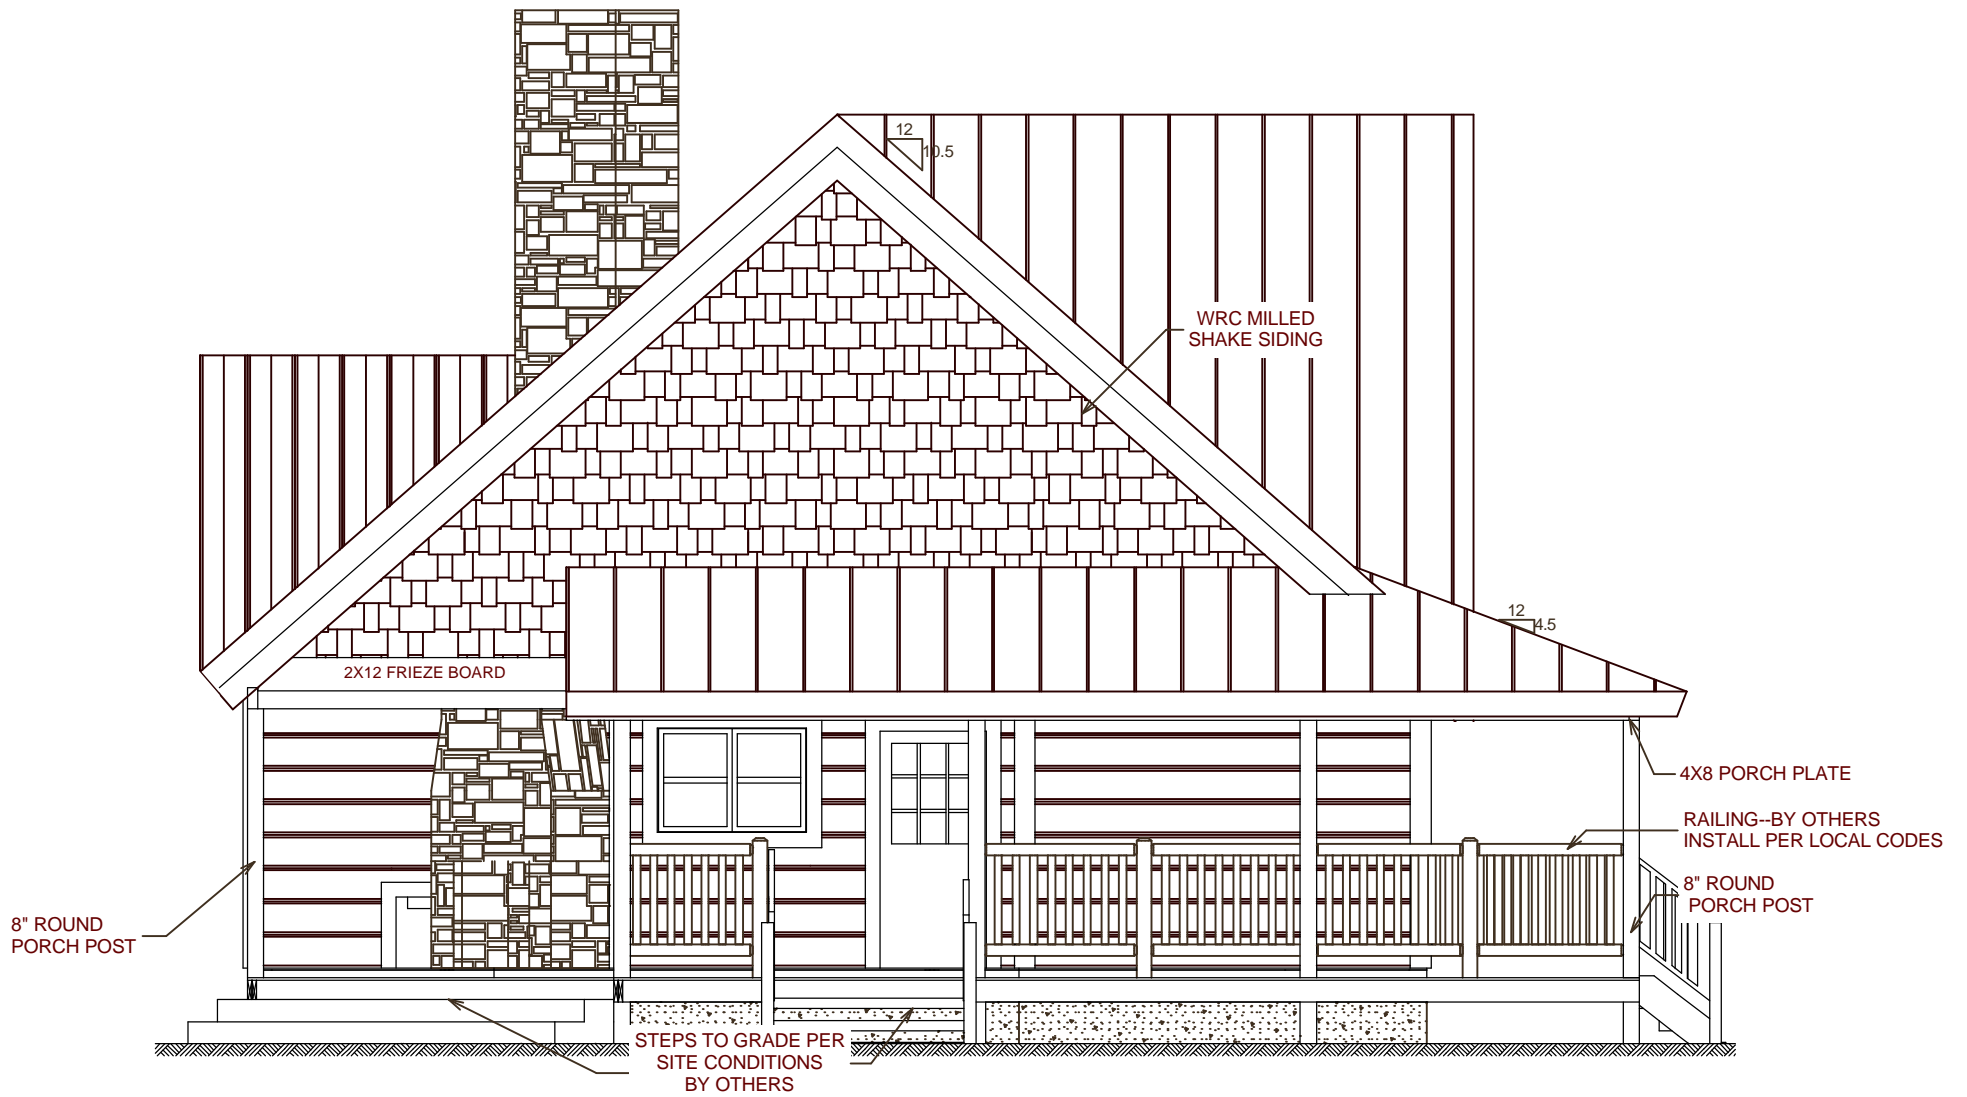

THE **LITTLE CRICKET COTTAGE**

114 County Road 577 ◊ Englewood, Tennessee ◊ 1-866-618-6564 ◊ www.NaturalElementHomes.com

© 2011 Natural Element Homes, LLC

SQUARE FOOTAGE	
HEATED AREAS:	
FIRST FLOOR.....	1299
SECOND FLOOR.....	418
HEATED TOTAL.....	1717
UNHEATED AREAS:	
DECK/PORCH AREA.....	551
Crawl Space.....	1299

MAIN FLOOR PLAN

SECOND FLOOR PLAN

NOTE: GRADE CONDITIONS TO
BE VERIFIED ON SITE

LEFT ELEVATION

POPLAR BARK
SIDING

2X12 FRIEZE BOARD

INSTALL FLASHING
BEFORE APPLYING
SHINGLES BY OTHERS

STEPS TO GRADE PER
SITE CONDITIONS
BY OTHERS