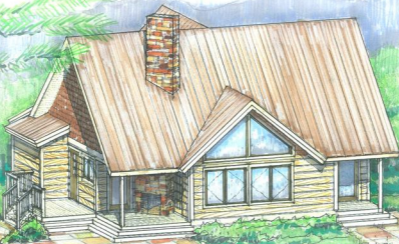

natural element homes

ALEXANDER WALKER

THE **LITTLE CRICKET COTTAGE**

114 County Road 577 ◊ Englewood, Tennessee ◊ 1-866-618-6564 ◊ www.NaturalElementHomes.com

© 2011 Natural Element Homes, LLC