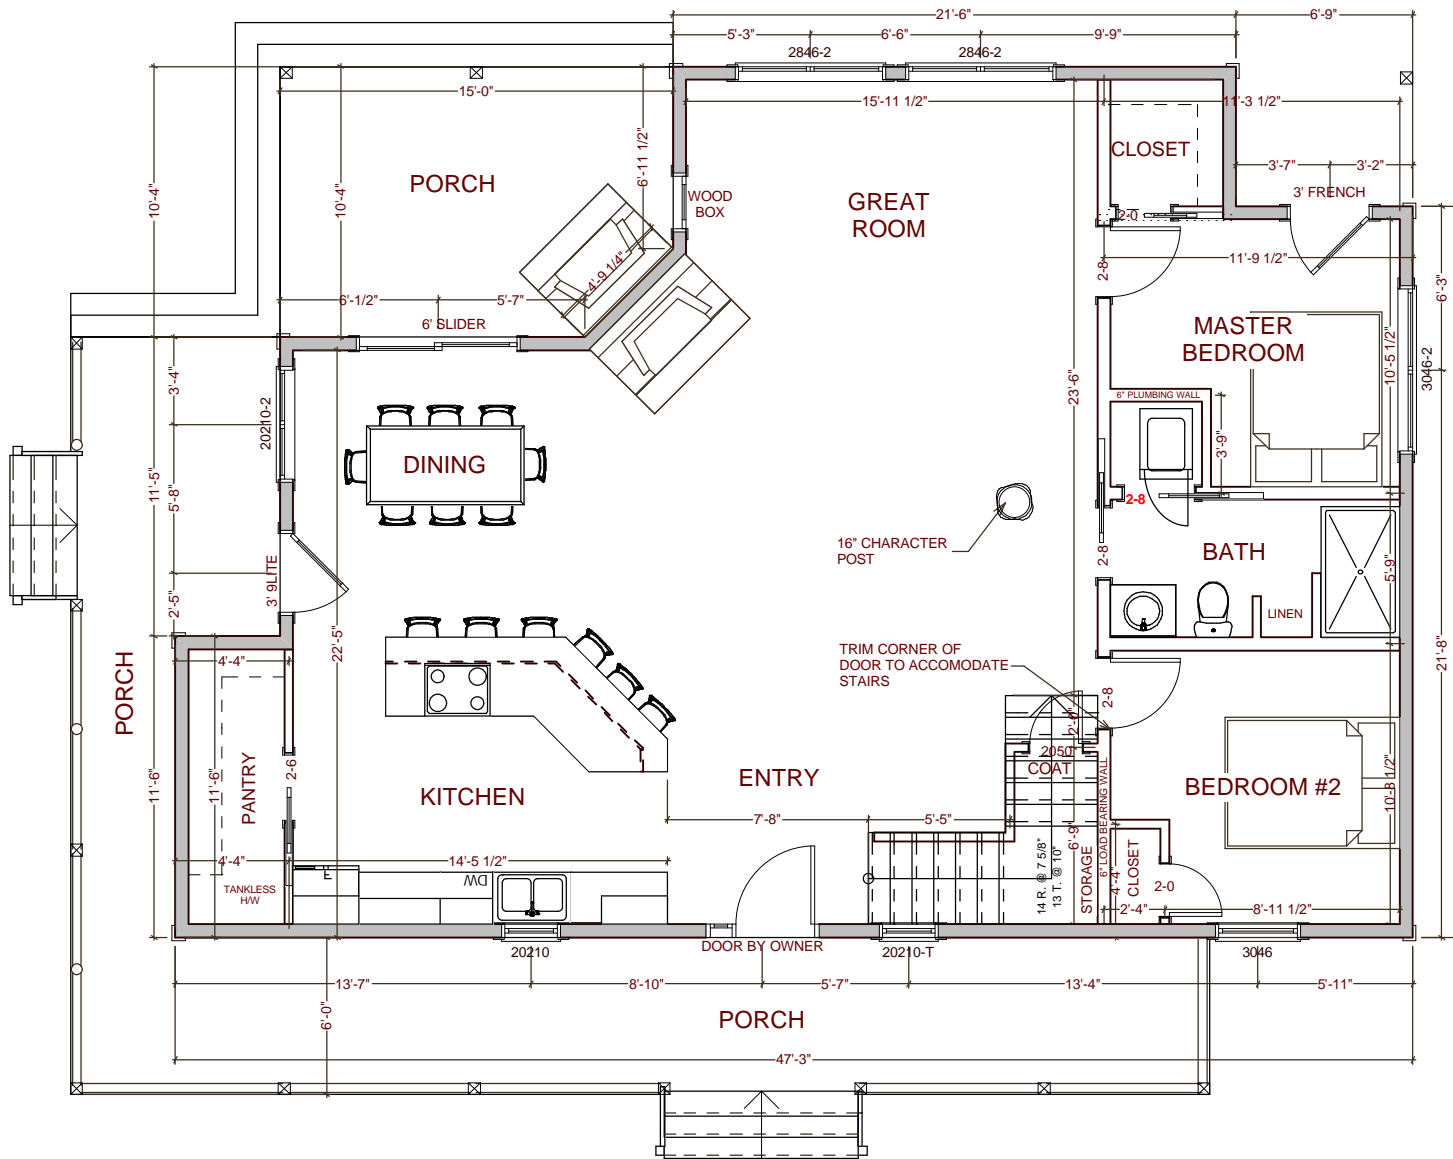

THE **LITTLE CRICKET COTTAGE**

114 County Road 577 ◊ Englewood, Tennessee ◊ 1-866-618-6564 ◊ www.NaturalElementHomes.com

© 2011 Natural Element Homes, LLC

SQUARE FOOTAGE	
HEATED AREAS:	
FIRST FLOOR.....	1299
SECOND FLOOR.....	418
HEATED TOTAL.....	1717
UNHEATED AREAS:	
DECK/PORCH AREA.....	551
Crawl Space.....	1299

MAIN FLOOR PLAN

SECOND FLOOR PLAN

NOTE: GRADE CONDITIONS TO
BE VERIFIED ON SITE

LEFT ELEVATION

POPLAR BARK
SIDING

2X12 FRIEZE BOARD

INSTALL FLASHING
BEFORE APPLYING
SHINGLES BY OTHERS

STEPS TO GRADE PER
SITE CONDITIONS
BY OTHERS