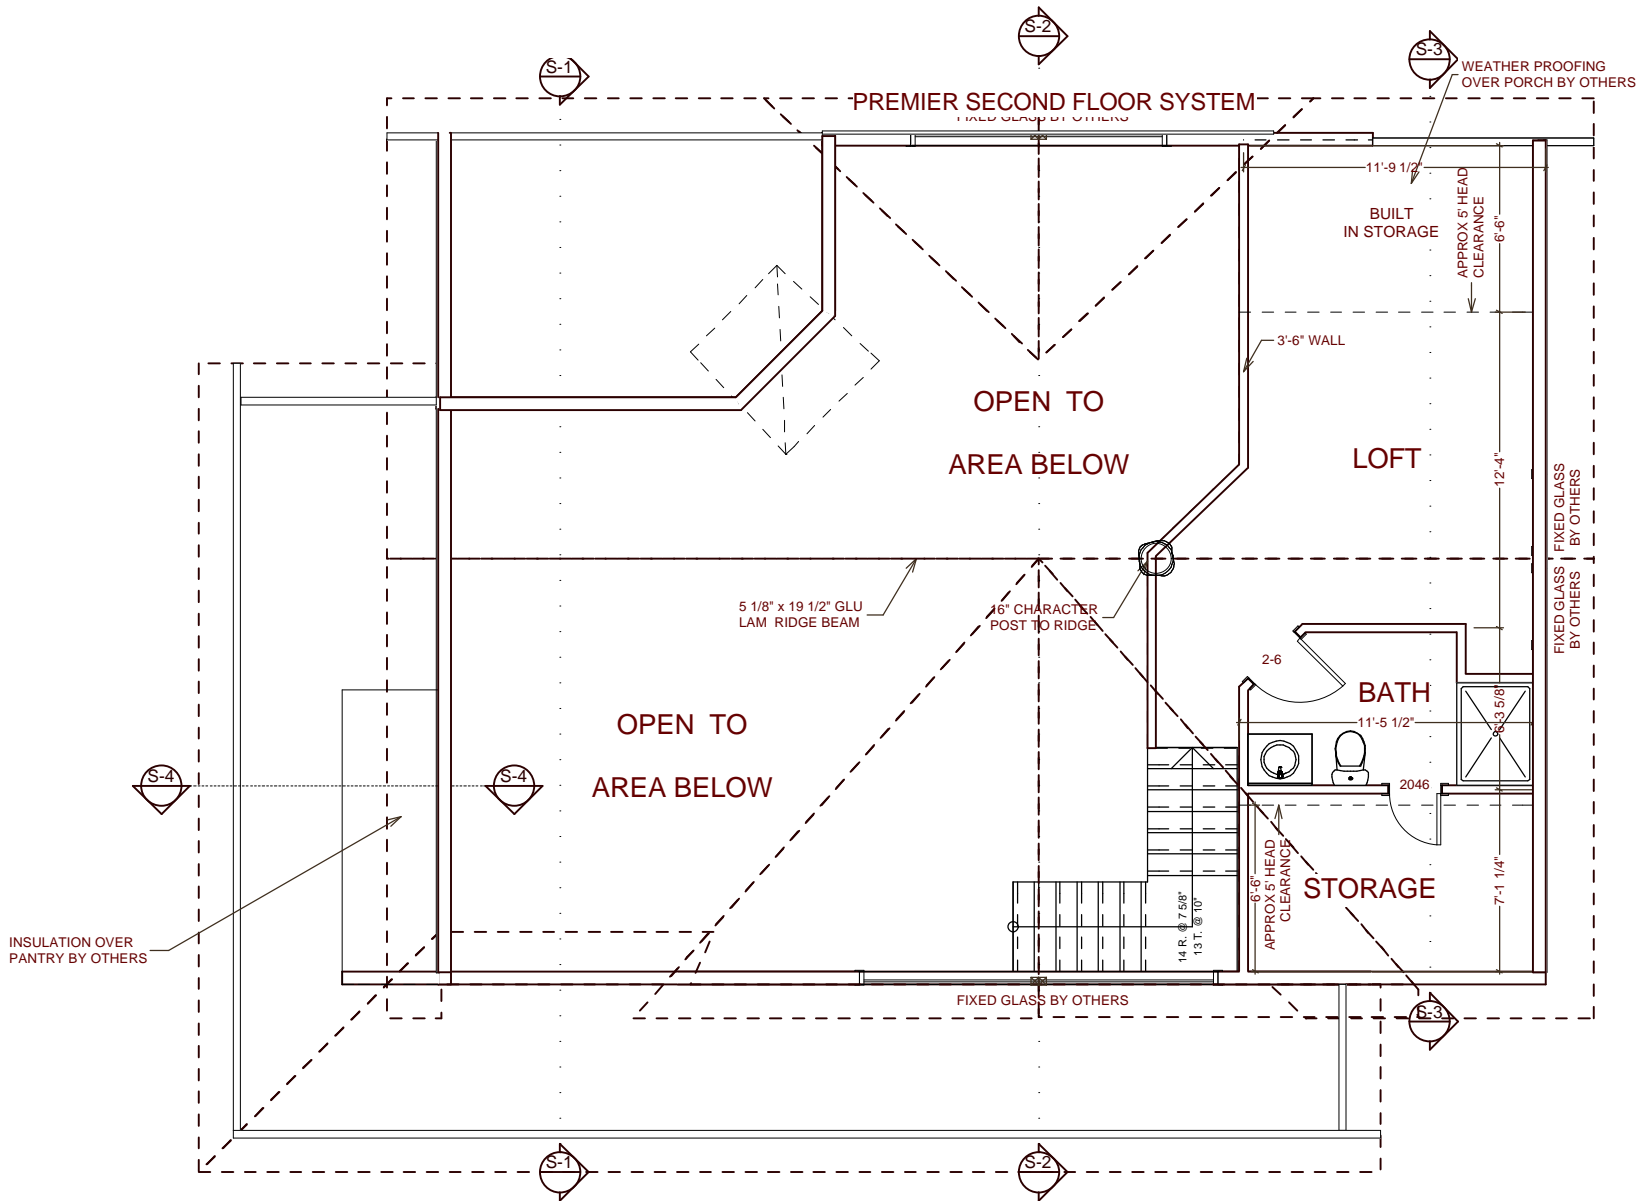

MAIN FLOOR PLAN

SECOND FLOOR PLAN

NOTE: GRADE CONDITIONS TO
BE VERIFIED ON SITE

LEFT ELEVATION

POPLAR BARK
SIDING

2X12 FRIEZE BOARD

INSTALL FLASHING
BEFORE APPLYING
SHINGLES BY OTHERS

STEPS TO GRADE PER
SITE CONDITIONS
BY OTHERS